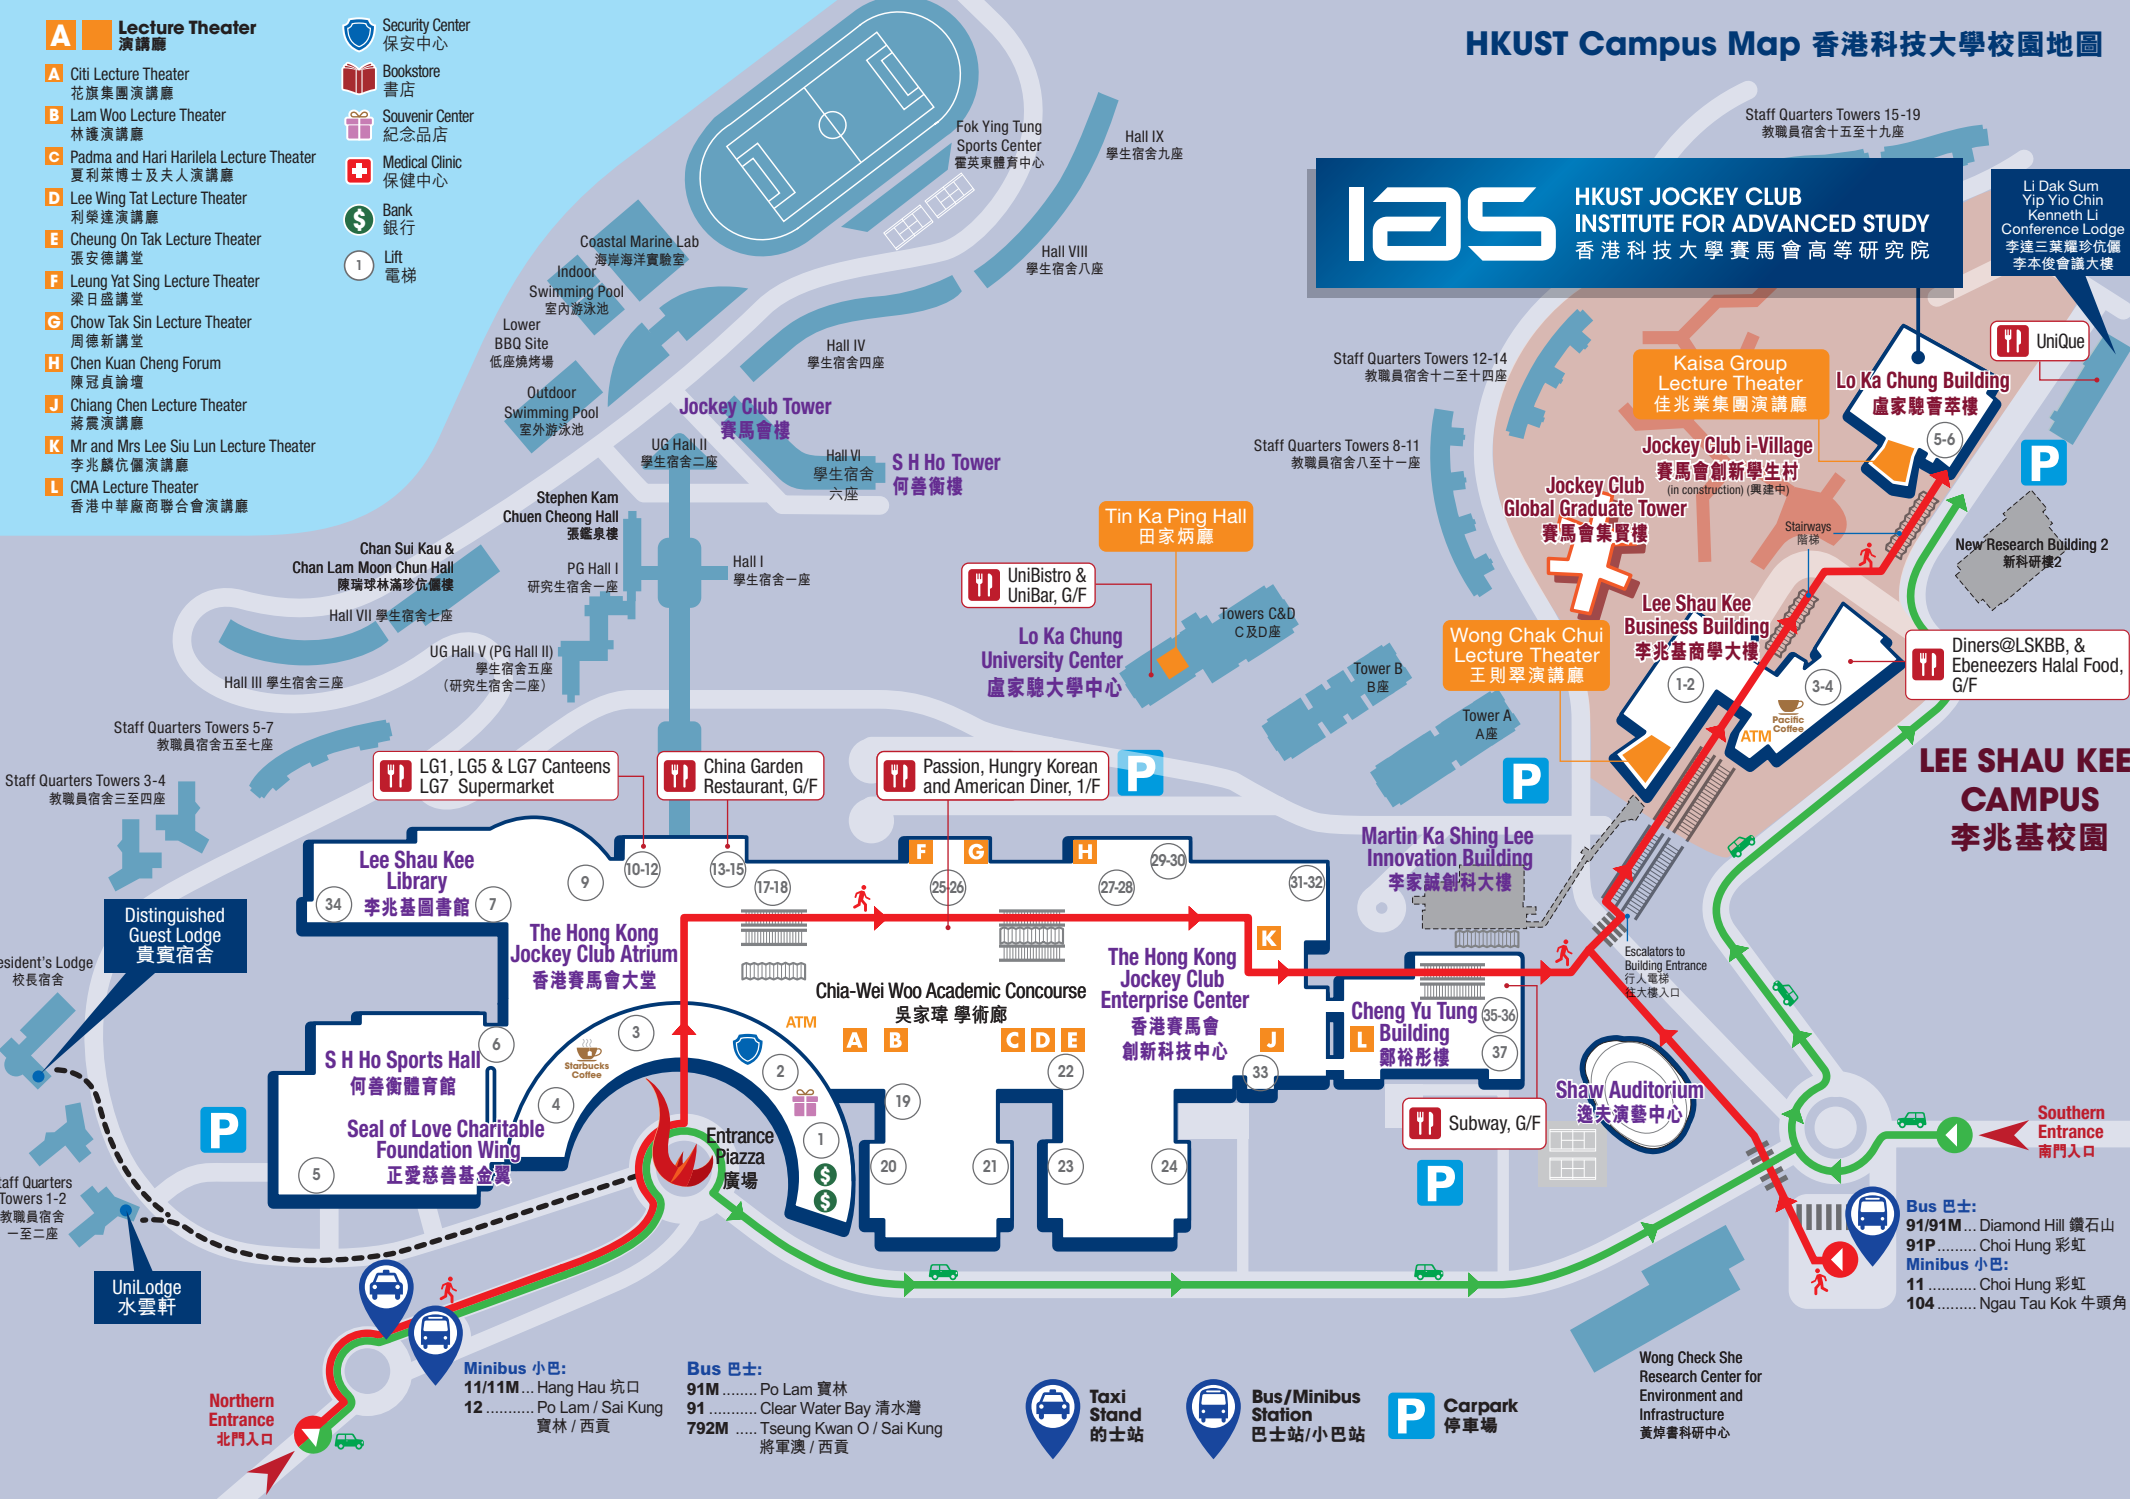

A Lecture Theater 演講廳

- **A** Citi Lecture Theater 花旗集團演講廳
- **B** Lam Woo Lecture Theater 林蔭演講廳
- **C** Padma and Hari Harilela Lecture Theater 夏利萊博士及夫人演講廳
- **D** Lee Wing Tat Lecture Theater 利榮達演講廳
- **E** Cheung On Tak Lecture Theater 張安德講堂
- **F** Leung Yat Sing Lecture Theater 梁日盛講堂
- **G** Chow Tak Sin Lecture Theater 周德新講堂
- **H** Chen Kuan Cheng Forum 陳冠貞論壇
- **J** Chiang Chen Lecture Theater 蔣震演講廳
- **K** Mr and Mrs Lee Siu Lun Lecture Theater 李兆麟伉儷演講廳
- **L** CMA Lecture Theater 香港中華廠商聯合會演講廳

- Security Center 保安中心
- Bookstore 書店
- Souvenir Center 紀念品店
- Medical Clinic 保健中心
- Bank 銀行
- Lift 電梯

ias HKUST JOCKEY CLUB INSTITUTE FOR ADVANCED STUDY 香港科技大學賽馬會高等研究院

Li Dak Sum Yip Yio Chin Kenneth Li Conference Lodge 李達三葉耀珍伉儷李本俊會議大樓

UniQue

Lo Ka Chung Building 盧家聰香萃樓

Jockey Club i-Village 賽馬會創新學生村 (興建中) (興建中)

Jockey Club Global Graduate Tower 賽馬會集賢樓

Lee Shau Kee Business Building 李兆基商學大樓

Wong Chak Chui Lecture Theater 王則翠演講廳

Diners@LSKBB, & Ebenezers Halal Food, G/F

LEE SHAU KEE CAMPUS 李兆基校園

Martin Ka Shing Lee Innovation Building 李家誠創科大樓

The Hong Kong Jockey Club Enterprise Center 香港賽馬會創新科技中心

Cheng Yu Tung Building 鄭裕彤樓

Shaw Auditorium 達夫演藝中心

Southern Entrance 南門入口

Staff Quarters Towers 3-4 教職員宿舍三至四座

LG1, LG5 & LG7 Canteens LG7 Supermarket

China Garden Restaurant, G/F

Passion, Hungry Korean and American Diner, 1/F

Lee Shau Kee Library 李兆基圖書館

The Hong Kong Jockey Club Atrium 香港賽馬會大堂

Chia-Wei Woo Academic Concourse 吳家璋學術廊

S H Ho Sports Hall 何善衡體育館

Seal of Love Charitable Foundation Wing 正愛慈善基金會

Distinguished Guest Lodge 貴賓宿舍

Staff Quarters Towers 1-2 教職員宿舍一至二座

UniLodge 水雲軒

Minibus 小巴:
11/11M ... Hang Hau 坑口
12 ... Po Lam / Sai Kung 寶林 / 西貢

Bus 巴士:
91M ... Po Lam 寶林
91 ... Clear Water Bay 清水灣
792M ... Tseung Kwan O / Sai Kung 將軍澳 / 西貢

Taxi Stand 的士站

Bus/Minibus Station 巴士站/小巴站

Carpark 停車場

Wong Chek She Research Center for Environment and Infrastructure 黃焯書科研中心

Northern Entrance 北門入口